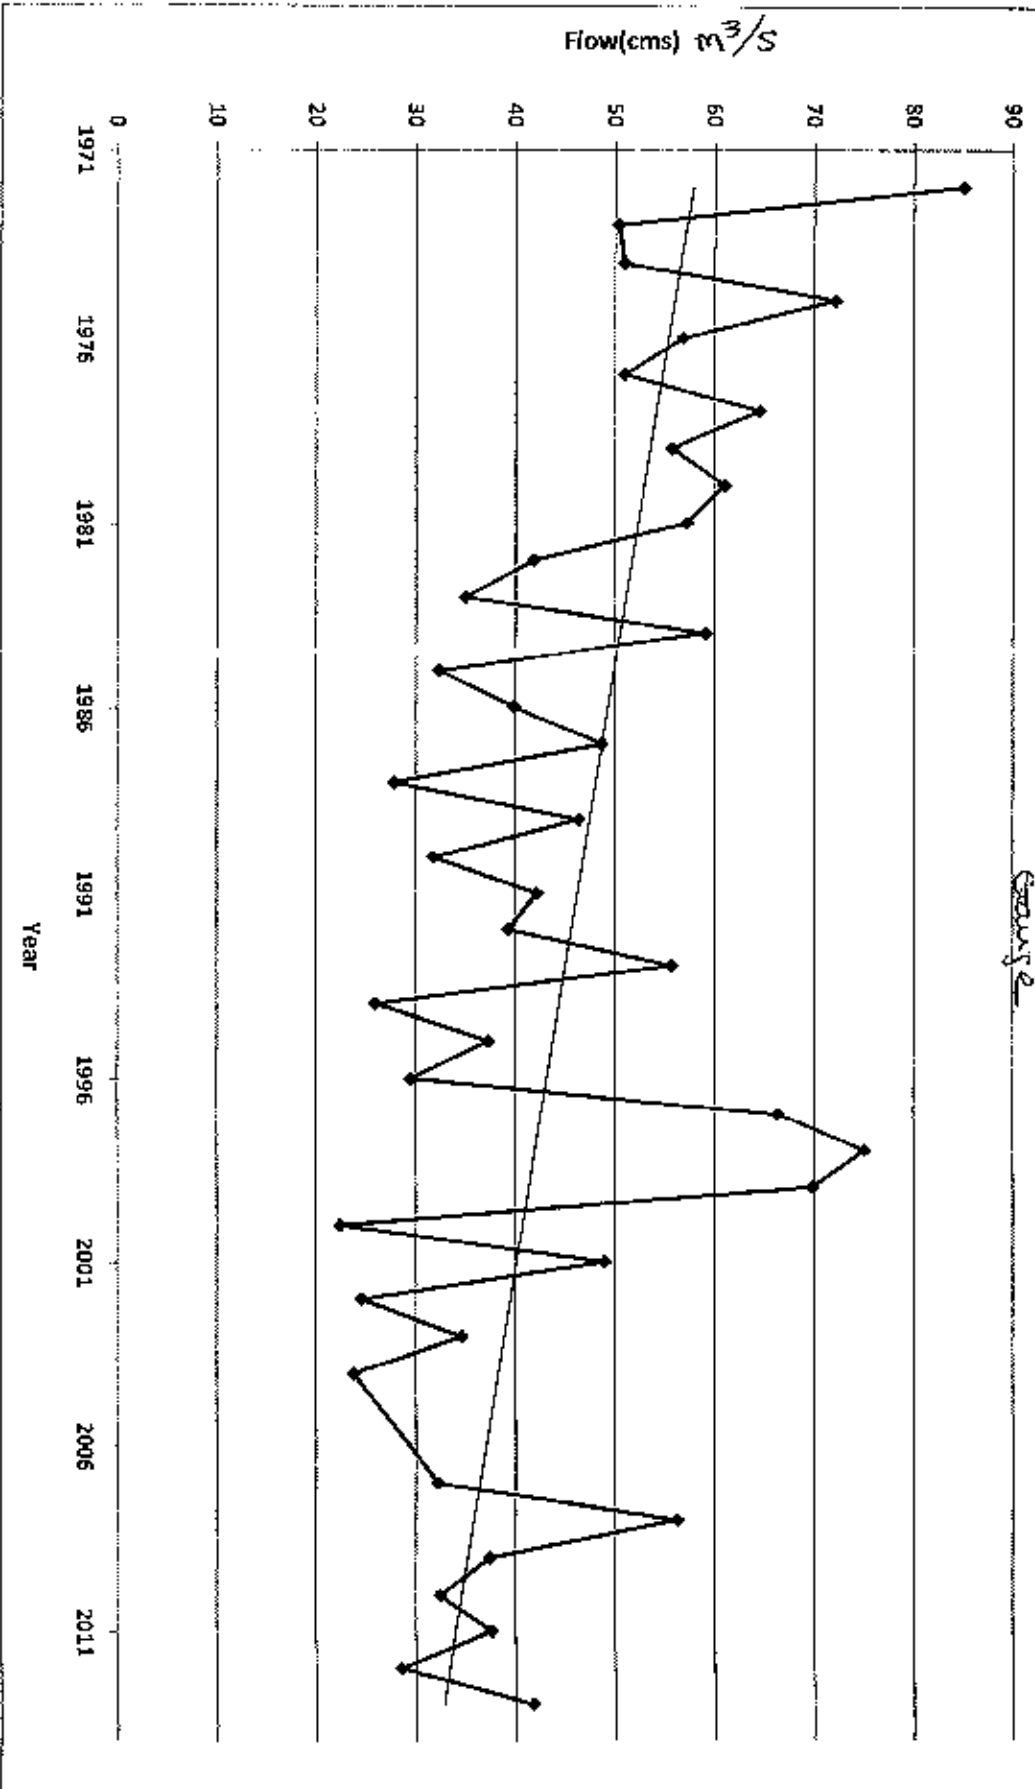

Maximum Annual Flow
Carp River @ Kinburn (02KF011)

Mean Annual Flow Carp River @ Kinburn (02KF011)

June 15 - Sept 15

Maximum Summer Flow Carp River @ Kinburn (02KF011)

Mean Summer Flow Carp River @ Kinburn (02KF011)

Minimum Summer 7-day Mean Carp River @ Kinburn (02KF011)