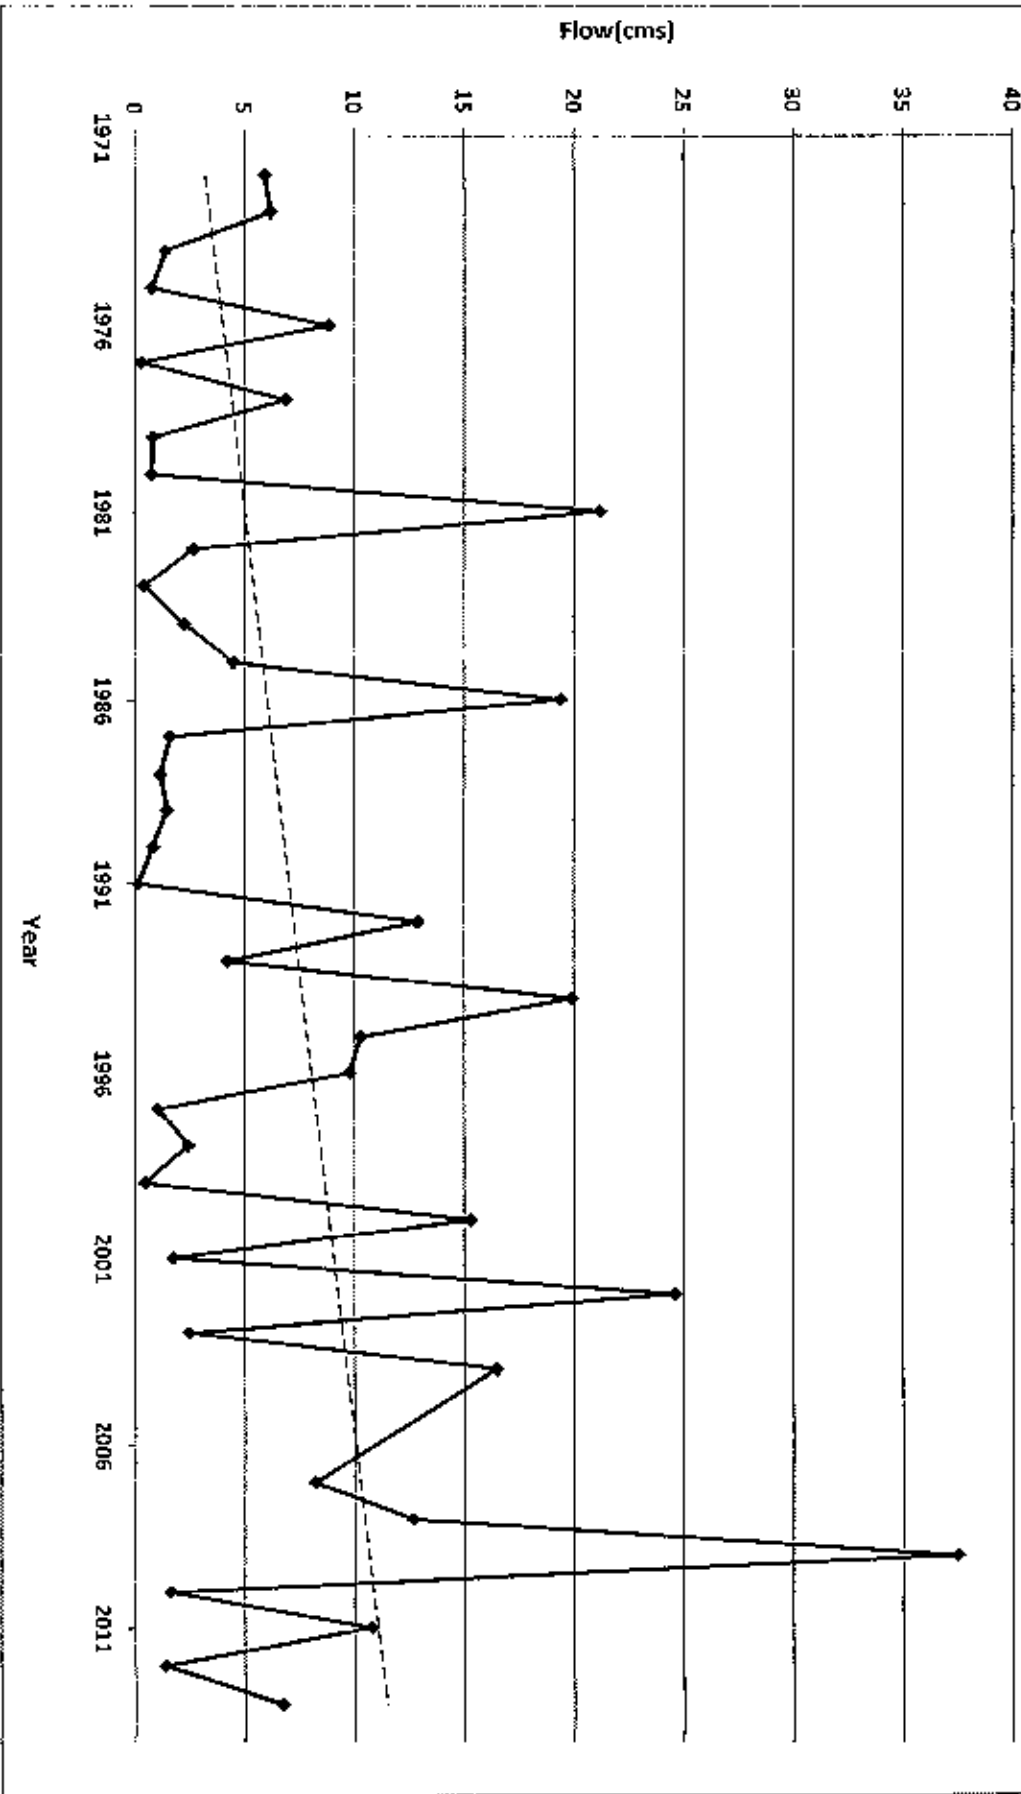

Maximum Annual Flow
Carp River @ Kinburn (02KF011)

Mean Annual Flow Carp River @ Kinburn (02KF011)

June 15 - Sept 15

Maximum Summer Flow Carp River @ Kinburn (02KF011)

Mean Summer Flow Carp River @ Kinburn (02KF011)

Minimum Summer 7-day Mean Carp River @ Kinburn (02KF011)