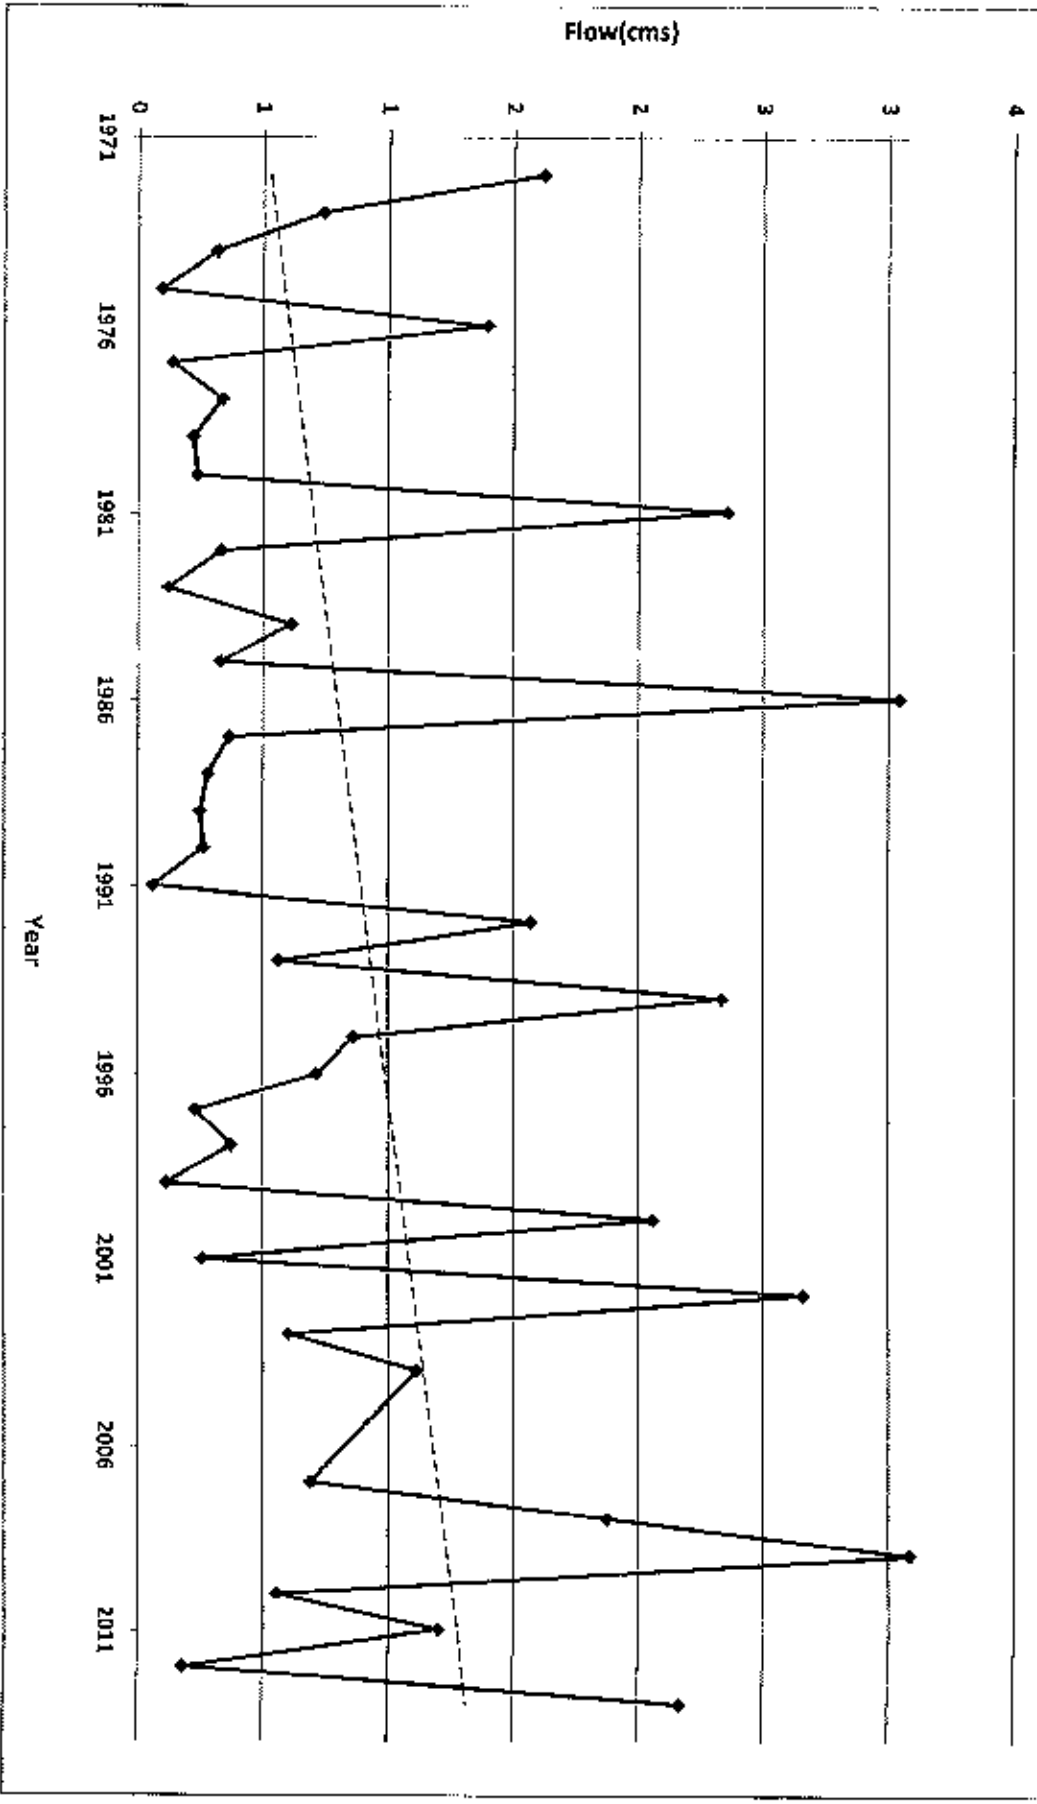

Maximum Annual Flow
Carp River @ Kinburn (02KF011)

Mean Annual Flow Carp River @ Kinburn (02KF011)

June 15 - Sept 15

Maximum Summer Flow Carp River @ Kinburn (02KF011)

Mean Summer Flow Carp River @ Kinburn (02KF011)

Minimum Summer 7-day Mean Carp River @ Kinburn (02KF011)