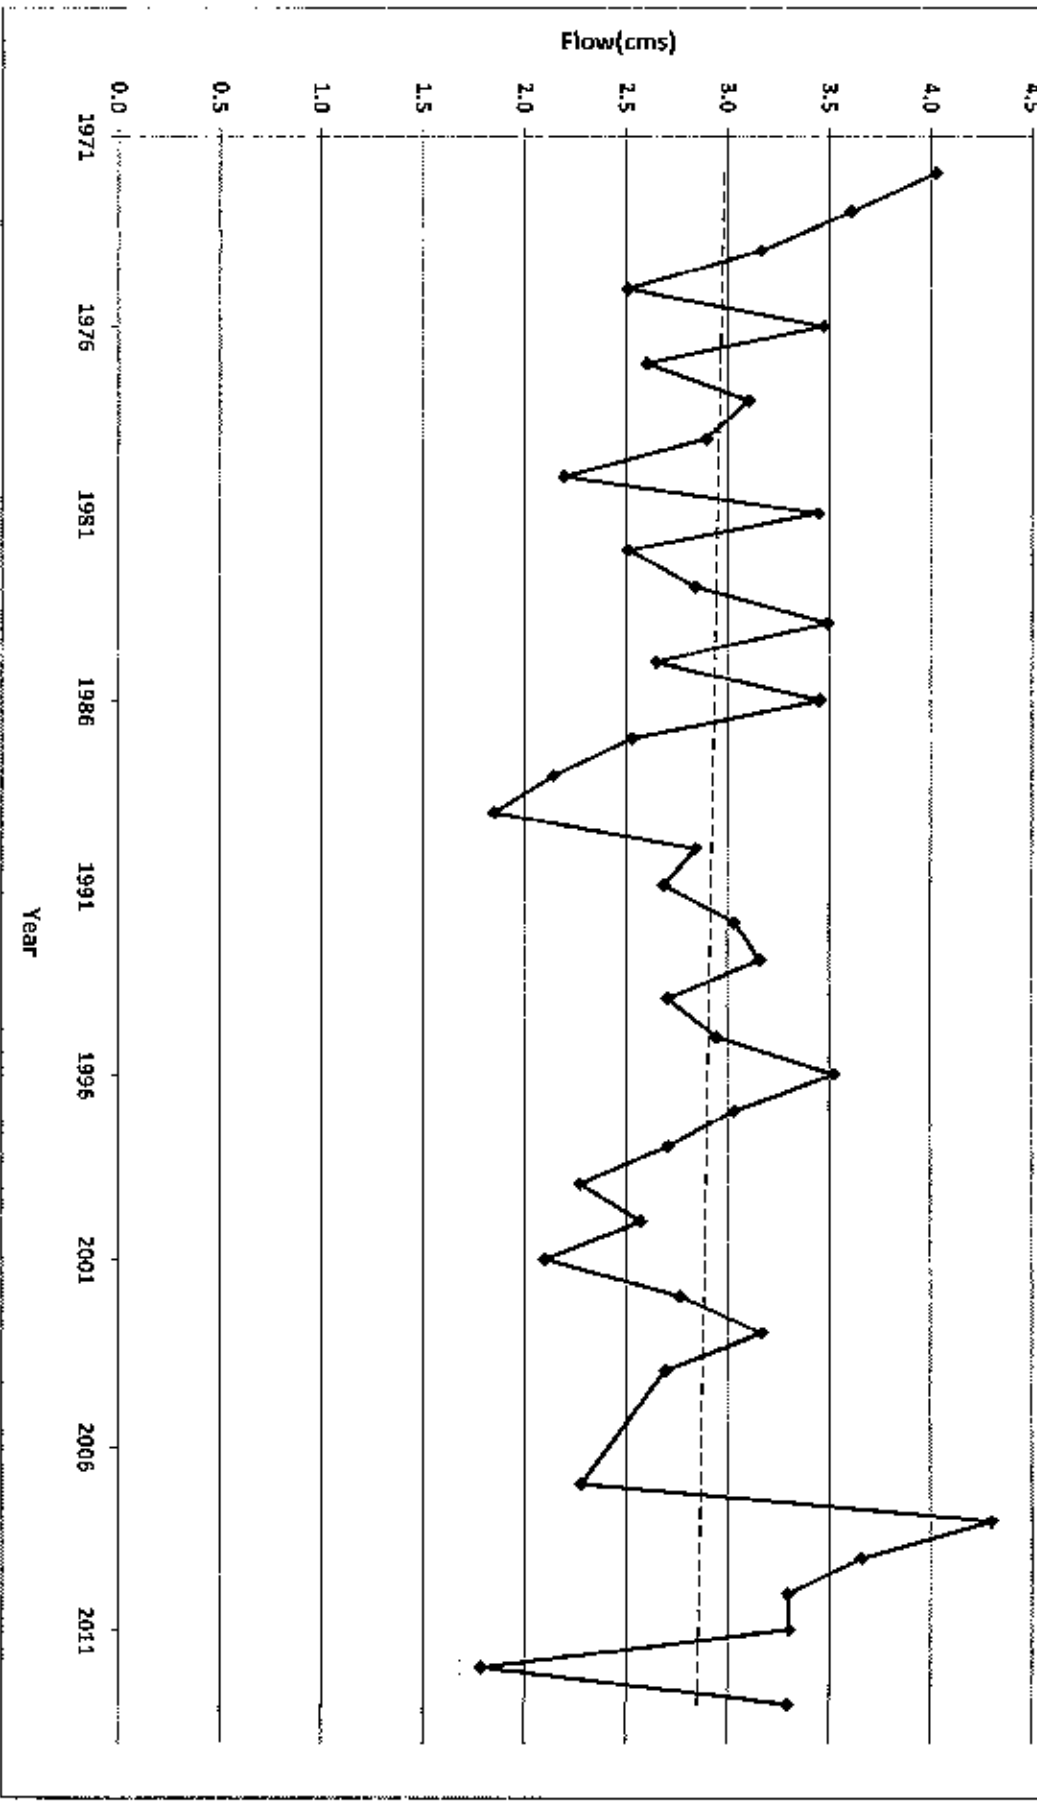

Maximum Annual Flow
Carp River @ Kinburn (02KF011)

Mean Annual Flow Carp River @ Kinburn (02KF011)

June 15 - Sept 15

Maximum Summer Flow Carp River @ Kinburn (02KF011)

Mean Summer Flow Carp River @ Kinburn (02KF011)

Minimum Summer 7-day Mean Carp River @ Kinburn (02KF011)